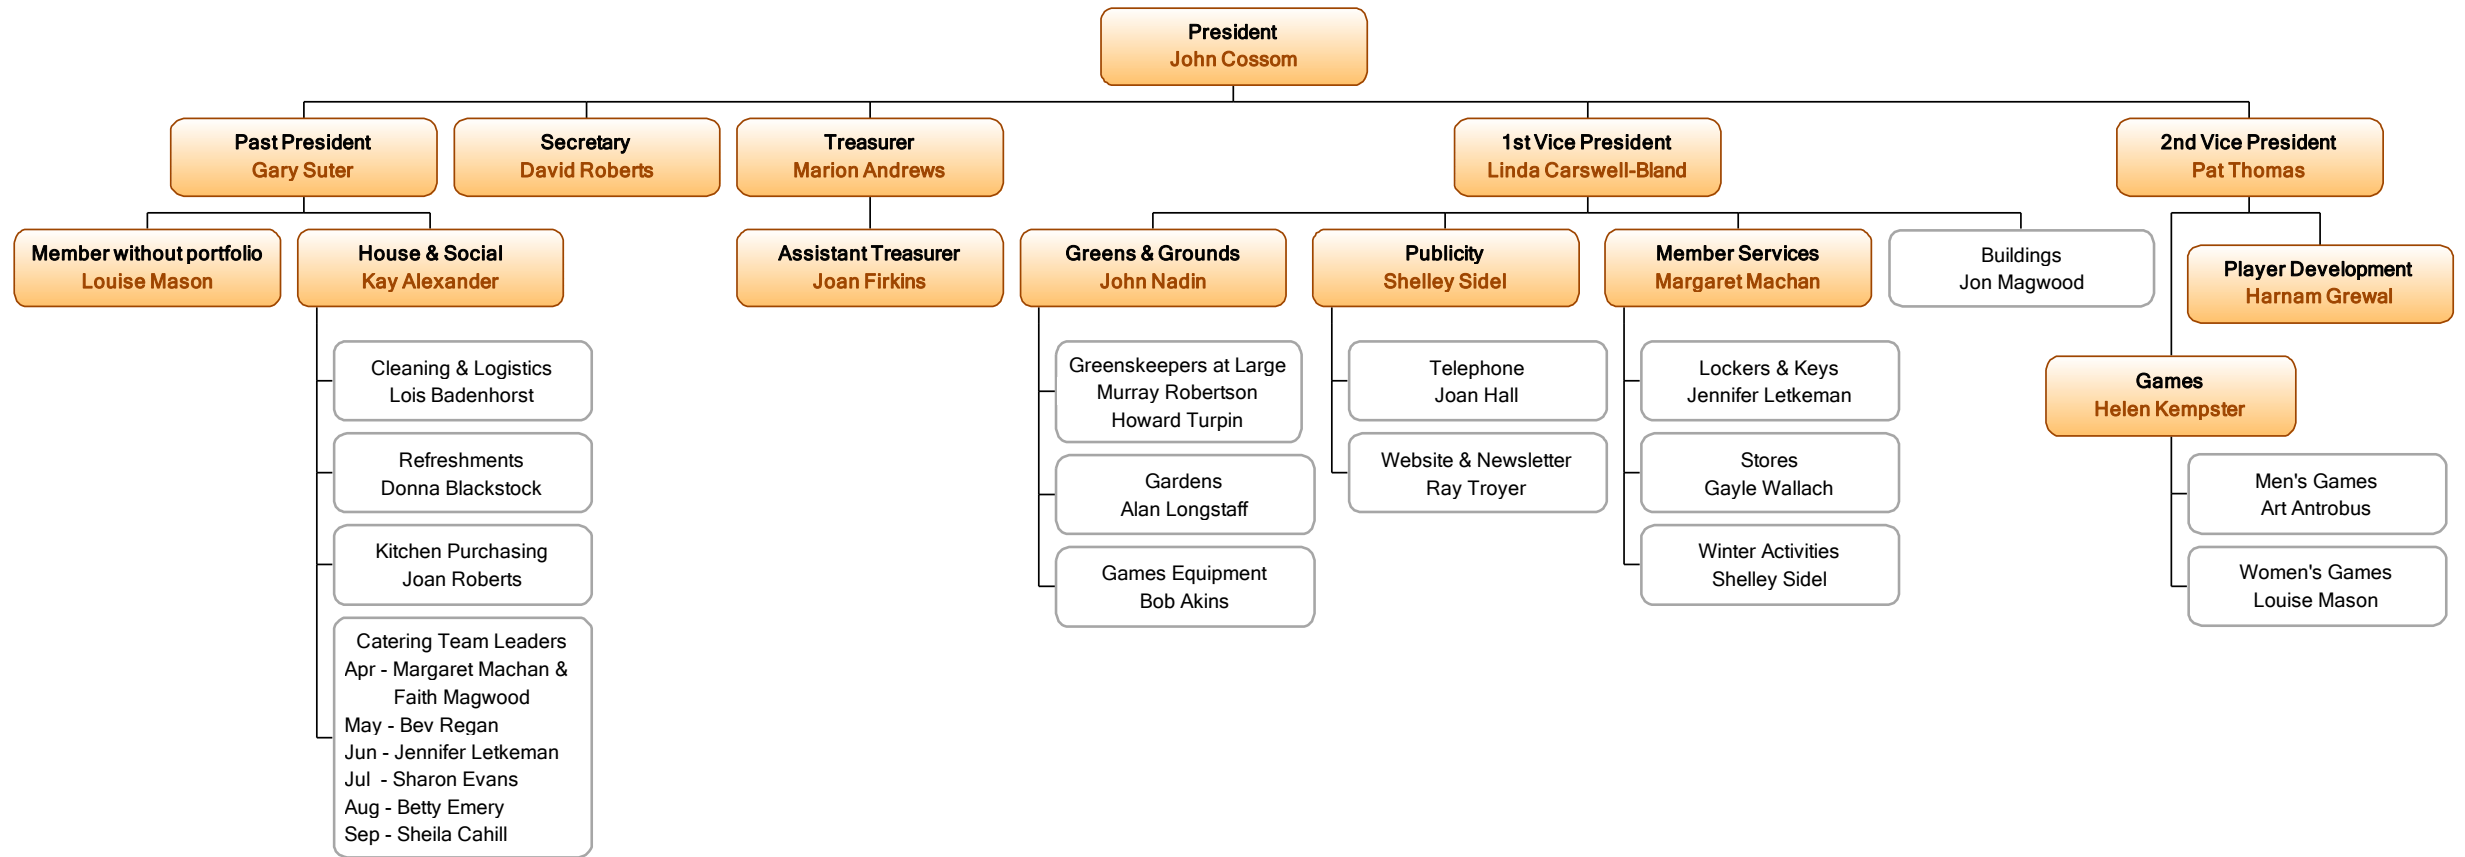

Oak Bay Lawn Bowling Club

Organization Chart 2009/2010

Executive positions are shaded.
 Revised 25 February, 2010
 Prepared by Eric Ballinger